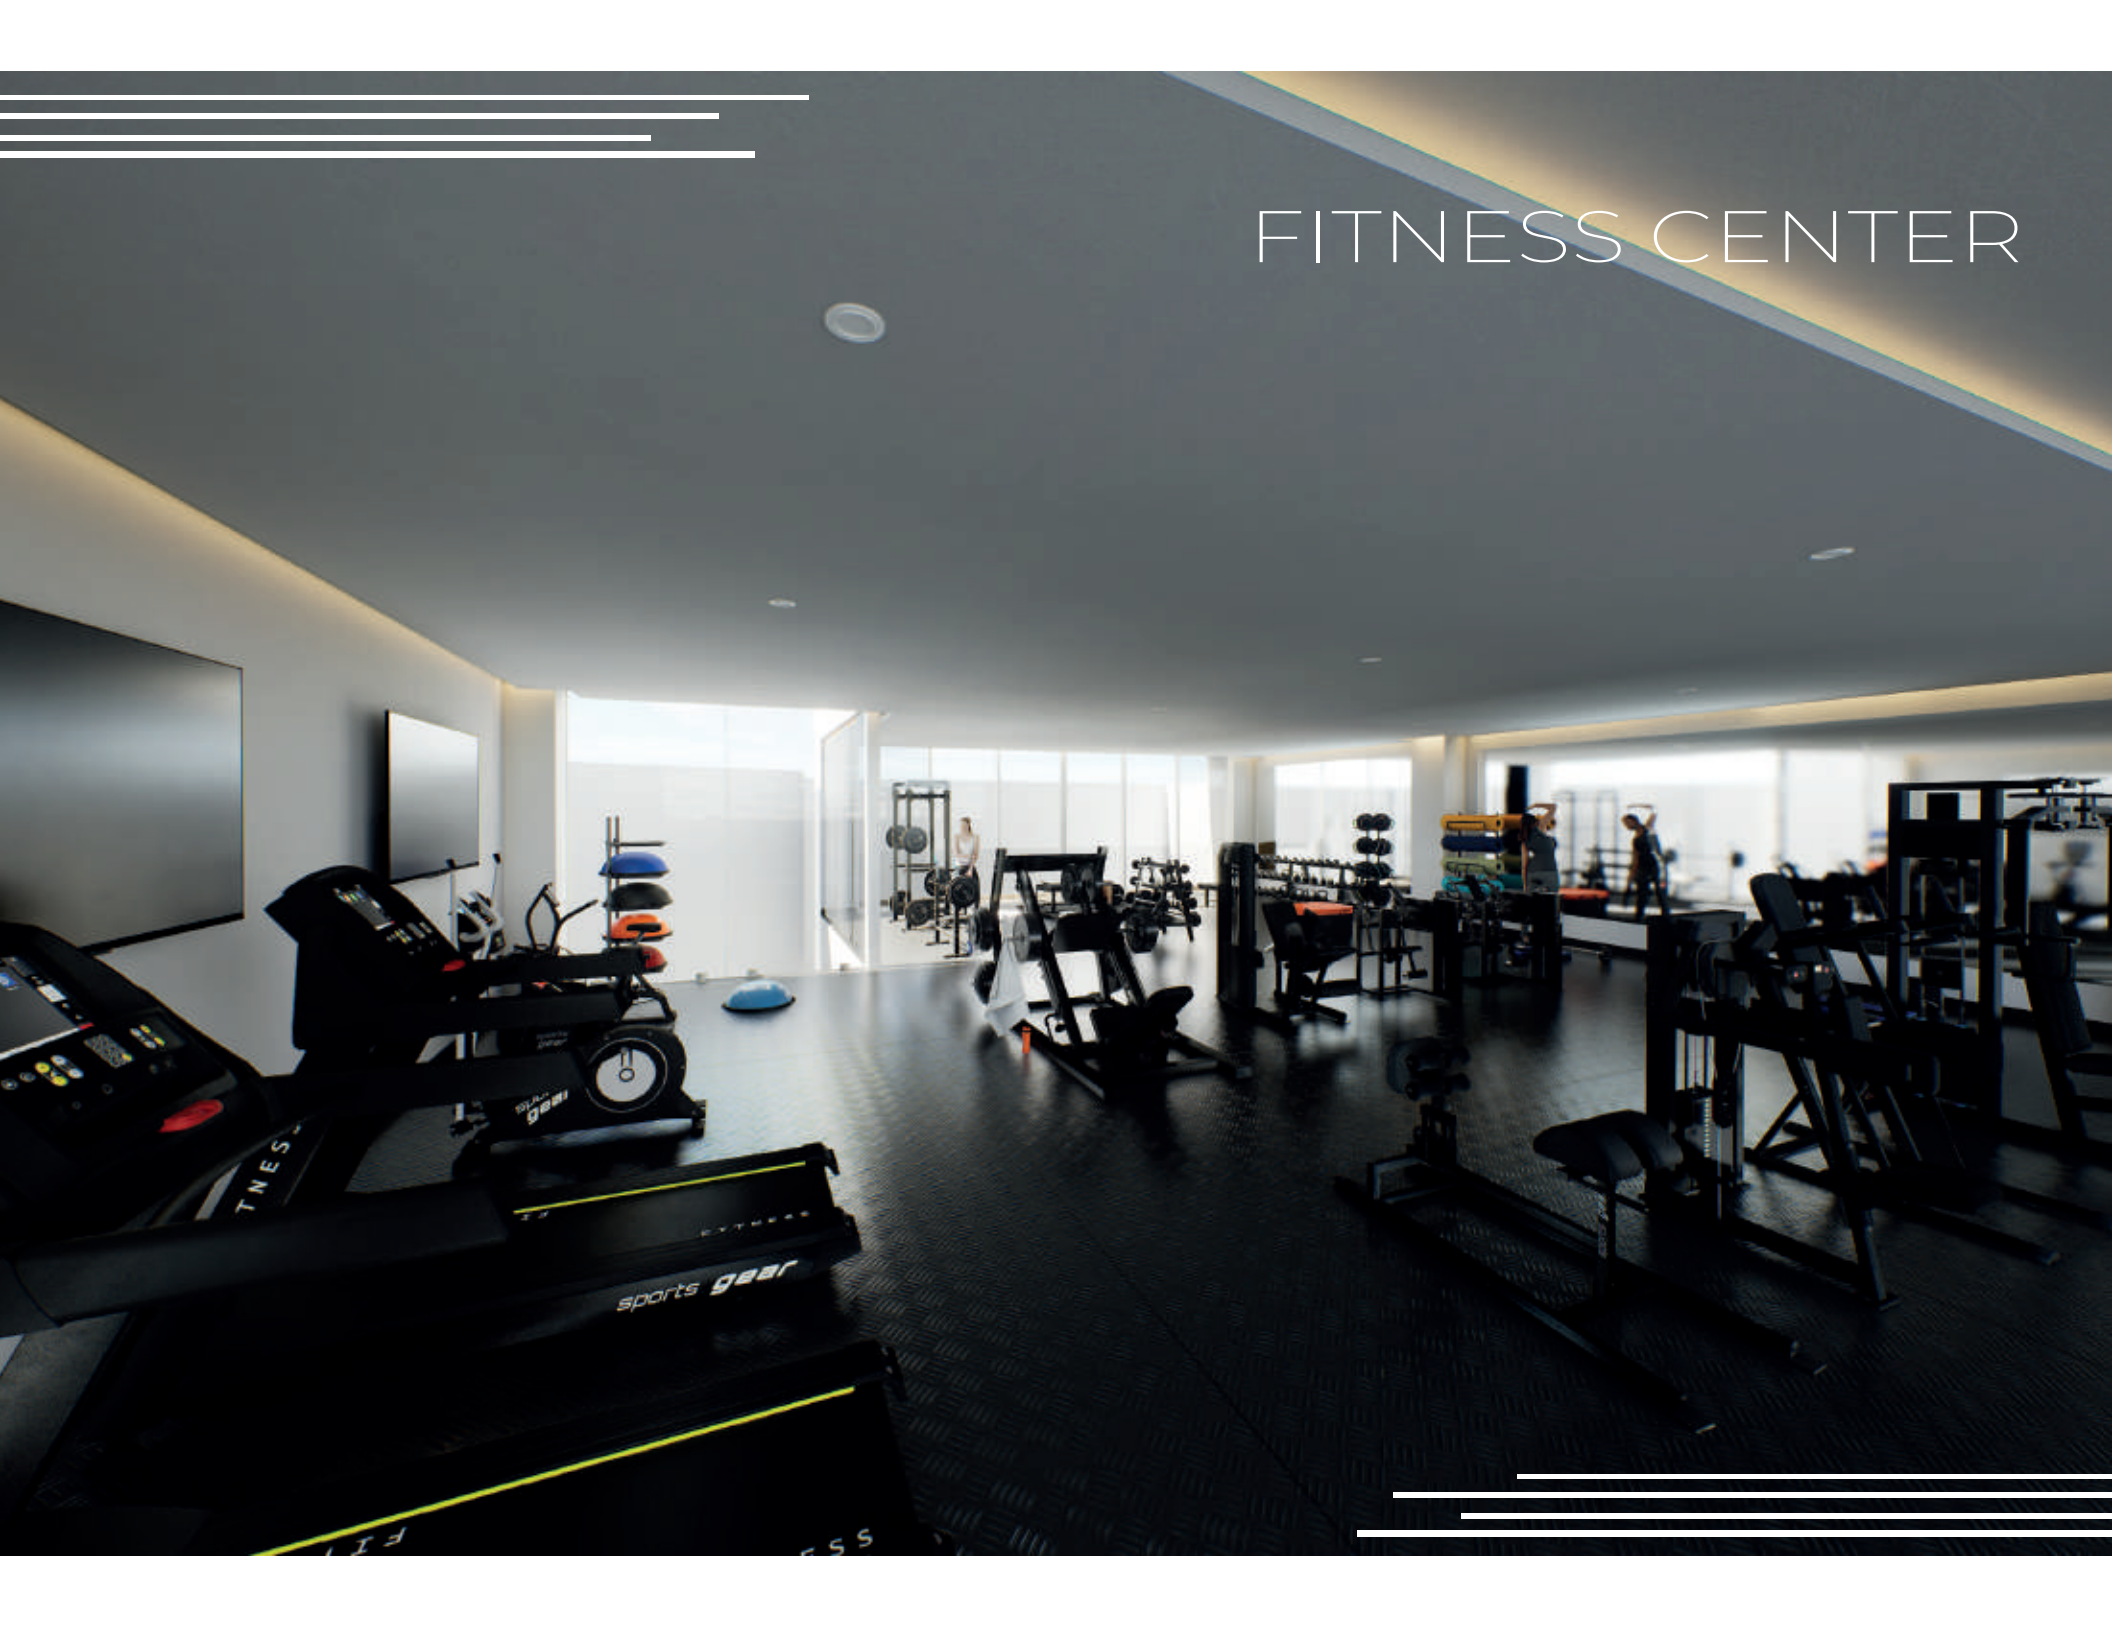

FITNESS CENTER