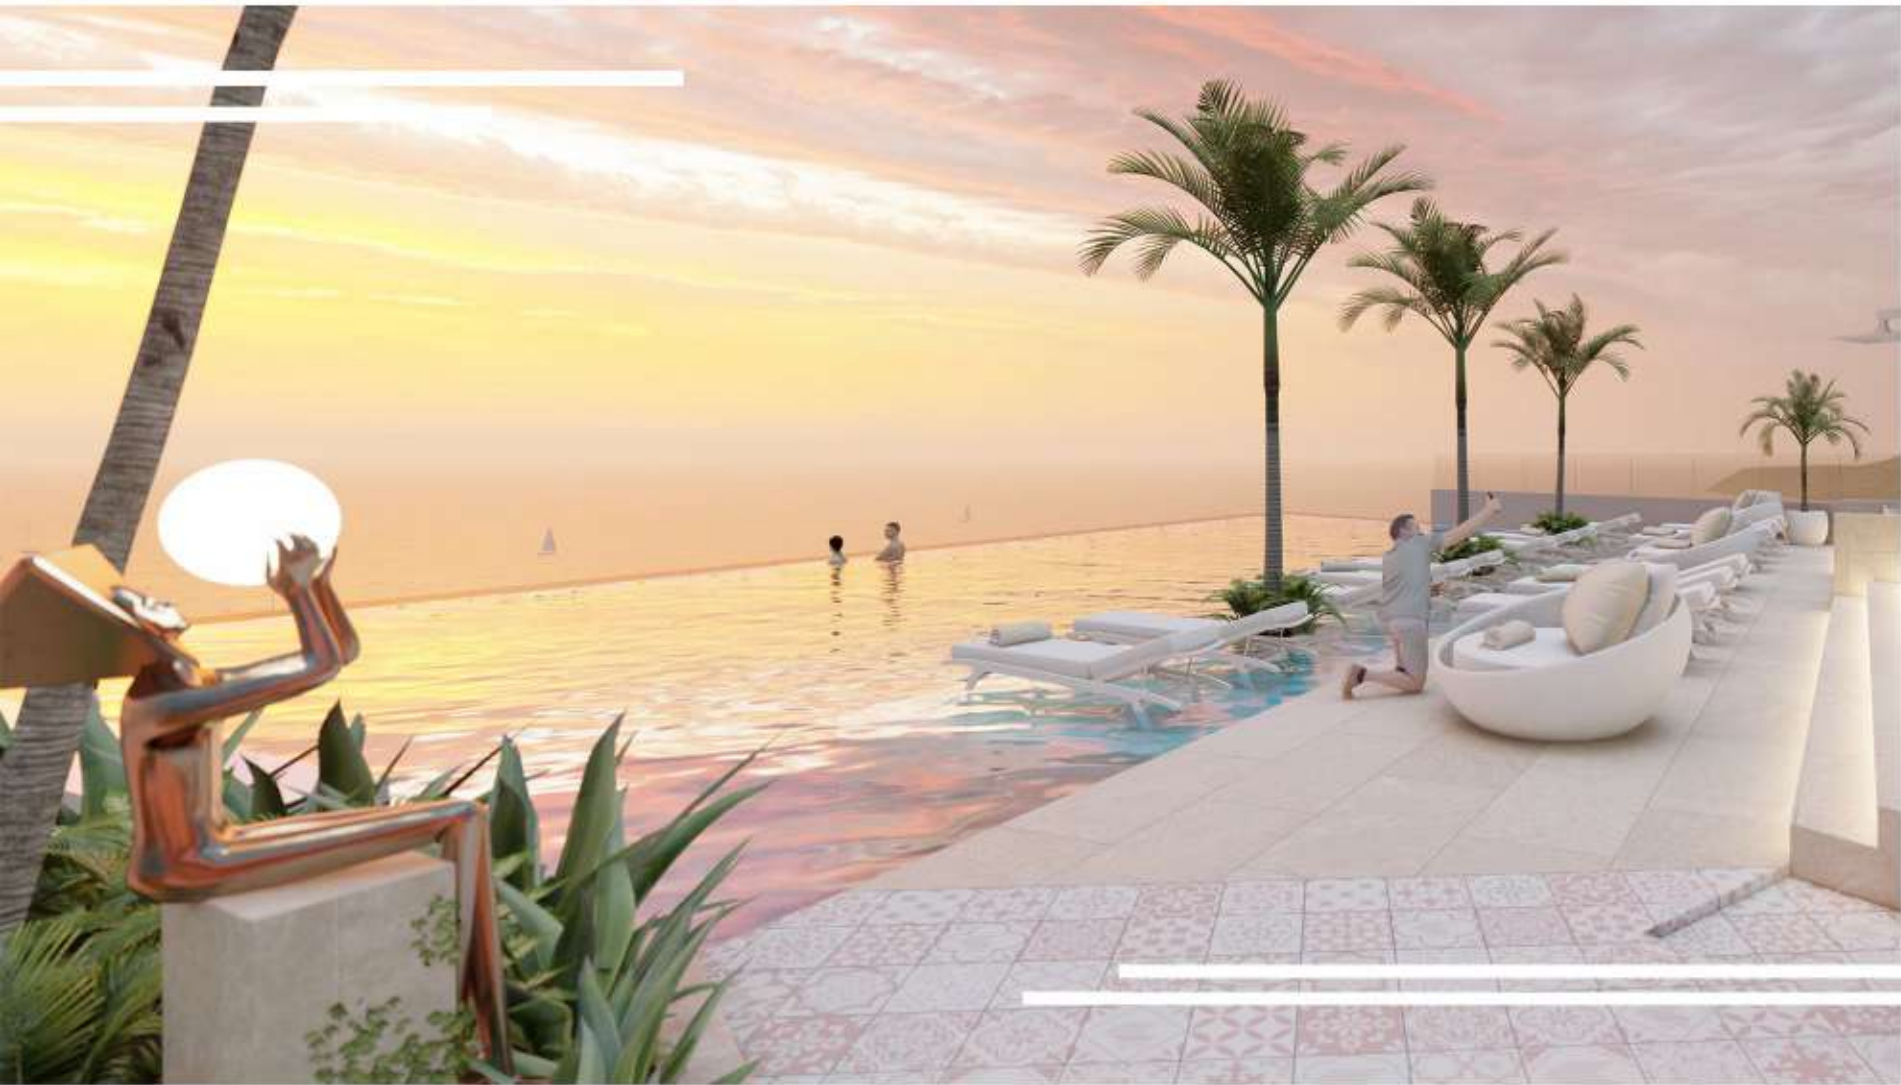

INFINITY POOL