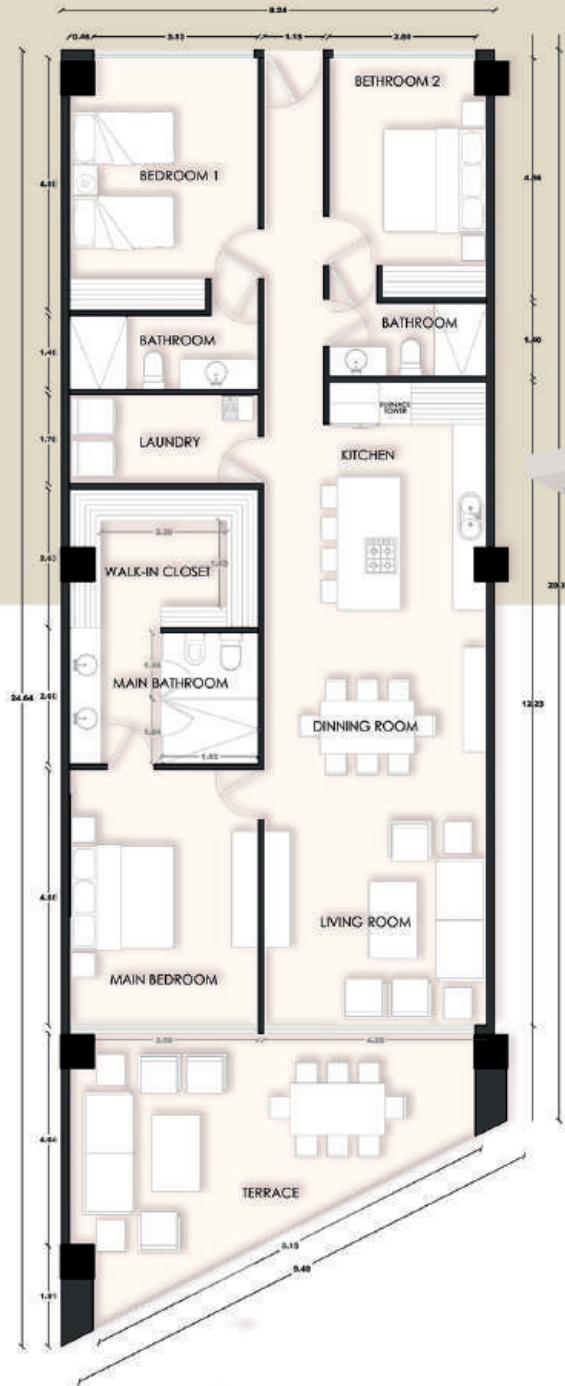

BLVRD. RIVIERA NAVARIT

LUCIO BLANCO

ALFREDO V.
BONFIL

DR. ABRAHAM
GONZÁLEZ

VALLE DE BANDERAS

P A C I F I C
T O W E R

- MODEL 1 DAWN
- MODEL 1 (PH & R) GRAND
- MODEL 2 GLOW
- MODEL 3 SHINE
- MODEL 4 MIST
- MODEL 4 (PH & R) MOUNTAIN
- MODEL 5 OCEAN

P A C I F I C
T O W E R

MODEL 1 DAWN

 **3 BEDROOMS**  **3 BATHROOMS**

INTERIOR: **157.26 M2**
TERRACE: **28.74 M2**
TOTAL SIZE: **186 M2**

INTERIOR: **158.77 M2**
TERRACE: **29.23 M2**
TOTAL SIZE: **188 M2**

P A C I F I C
T O W E R

MODEL 1 GRAND PENTHOUSE & RESIDENCE

 3 BEDROOMS  3 BATHROOMS  JACUZZI

INTERIOR: 157.26 M2
TERRACE: 28.74 M2
TOTAL SIZE: 186 M2

INTERIOR: 158.77 M2
TERRACE: 29.23 M2
TOTAL SIZE: 188 M2

P A C I F I C
T O W E R

MODEL 2 GLOW

 **2 BEDROOMS**  **2 BATHROOMS**

INTERIOR: 99.11 M2
TERRACE: 20.89 M2
TOTAL SIZE: 120 M2

P A C I F I C
TOWER

MODEL 3 SHINE

 2 BEDROOMS  2 BATHROOMS

INTERIOR: 96.65 M2
TERRACE: 21.35 M2
TOTAL SIZE: 118 M2