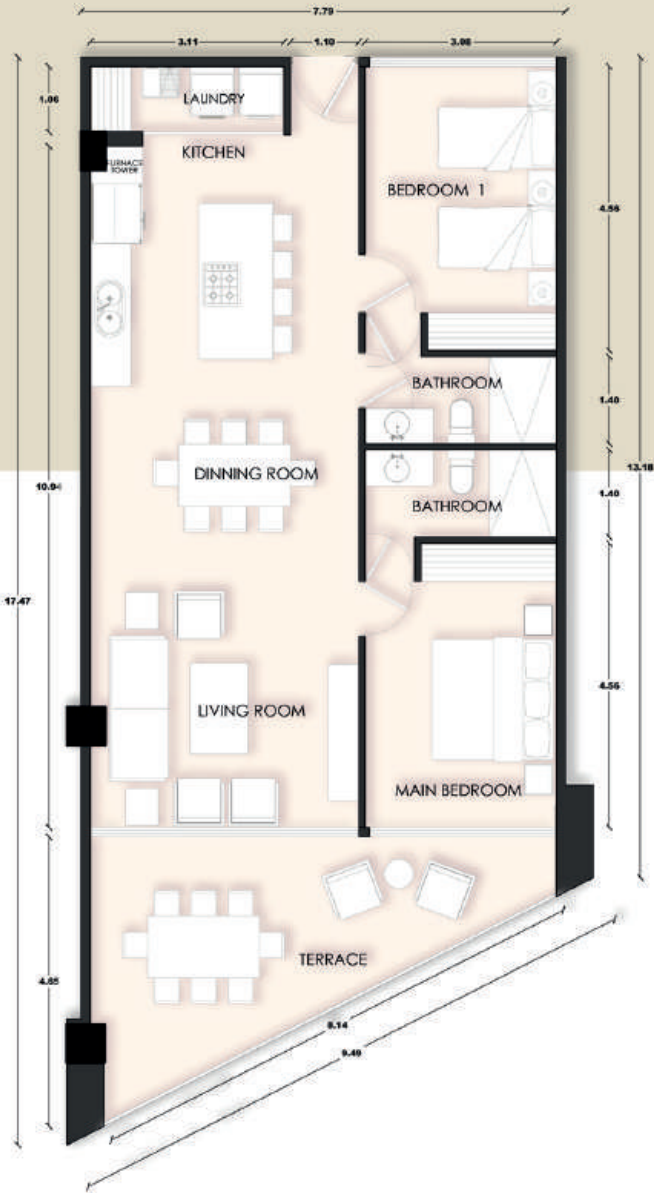

P A C I F I C
T O W E R

MODEL 1 DAWN

 **3 BEDROOMS**  **3 BATHROOMS**

INTERIOR: **157.26 M2**
TERRACE: **28.74 M2**
TOTAL SIZE: **186 M2**

INTERIOR: **158.77 M2**
TERRACE: **29.23 M2**
TOTAL SIZE: **188 M2**

P A C I F I C
T O W E R

MODEL 1 GRAND PENTHOUSE & RESIDENCE

 3 BEDROOMS  3 BATHROOMS  JACUZZI

INTERIOR: 157.26 M2
TERRACE: 28.74 M2
TOTAL SIZE: 186 M2

INTERIOR: 158.77 M2
TERRACE: 29.23 M2
TOTAL SIZE: 188 M2

P A C I F I C
T O W E R

MODEL 2 GLOW

 **2 BEDROOMS**  **2 BATHROOMS**

INTERIOR: 99.11 M2
TERRACE: 20.89 M2
TOTAL SIZE: 120 M2

P A C I F I C
TOWER

MODEL 3 SHINE

 2 BEDROOMS  2 BATHROOMS

INTERIOR: 96.65 M2
TERRACE: 21.35 M2
TOTAL SIZE: 118 M2

INTERIOR: 145.96 M2
TERRACE: 48.04 M2
TOTAL SIZE: 194 M2

INTERIOR: 128.16 M2
TERRACE: 29.84 M2
TOTAL SIZE: 158 M2

P A C I F I C
T O W E R

MODEL 5 OCEAN MASTER PH & MASTER RESIDENCE

 3 BEDROOMS  3 BATHROOMS  JACUZZI