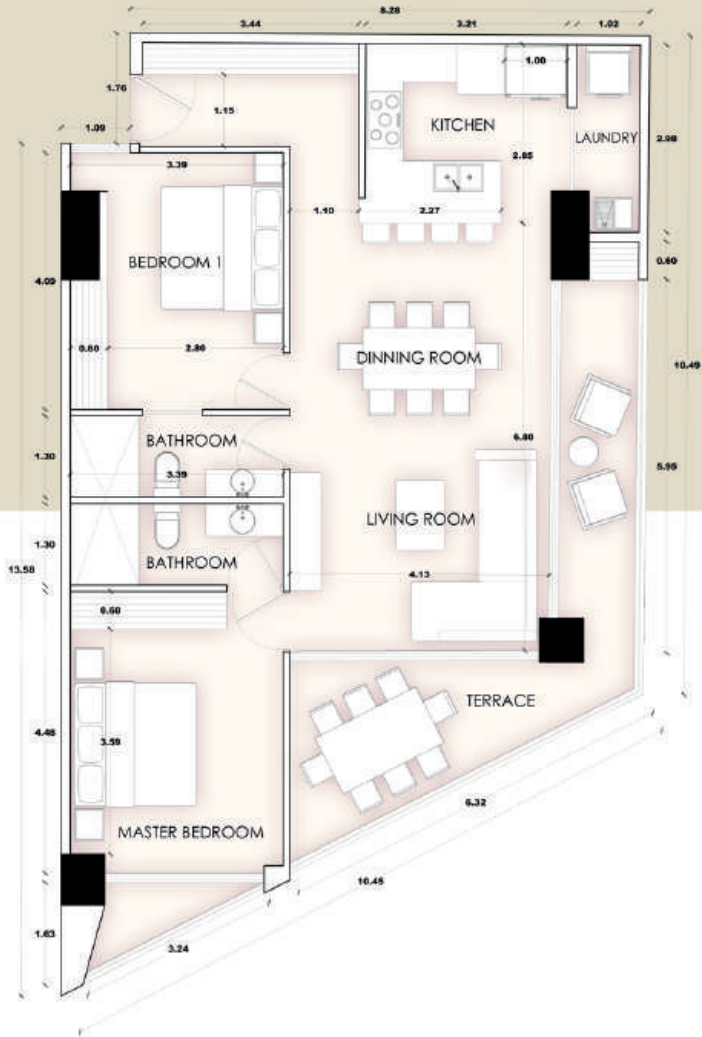

P A C I F I C
T O W E R

MODEL 2 GLOW

 **2 BEDROOMS**  **2 BATHROOMS**

INTERIOR: 99.11 M2
TERRACE: 20.89 M2
TOTAL SIZE: 120 M2

P A C I F I C
TOWER

MODEL 3 SHINE

 2 BEDROOMS  2 BATHROOMS

INTERIOR: 96.65 M2
TERRACE: 21.35 M2
TOTAL SIZE: 118 M2

P A C I F I C
T O W E R

MODEL 4 MIST

 **2 BEDROOMS**  **2 1/2 BATHROOMS**

INTERIOR: 128.16 M2
TERRACE: 29.84 M2
TOTAL SIZE: 158 M2

P A C I F I C
T O W E R

MODEL 4 MOUNTAIN PENTHOUSE & RESIDENCE

 2 BEDROOMS  2 1/2 BATHROOMS  JACUZZI

INTERIOR: 145.96 M2
TERRACE: 48.04 M2
TOTAL SIZE: 194 M2

INTERIOR: 128.16 M2
TERRACE: 29.84 M2
TOTAL SIZE: 158 M2

P A C I F I C
T O W E R

MODEL 5 OCEAN MASTER PH & MASTER RESIDENCE

 3 BEDROOMS  3 BATHROOMS  JACUZZI

INTERIOR: 175.70 M2
TERRACE: 63.30 M2
TOTAL SIZE: 239 M2

P A C I F I C
T O W E R

LOBBY

BUSINESS CENTER

LIBRARY

MASSAGE CABIN

RESTAURANT

BAR