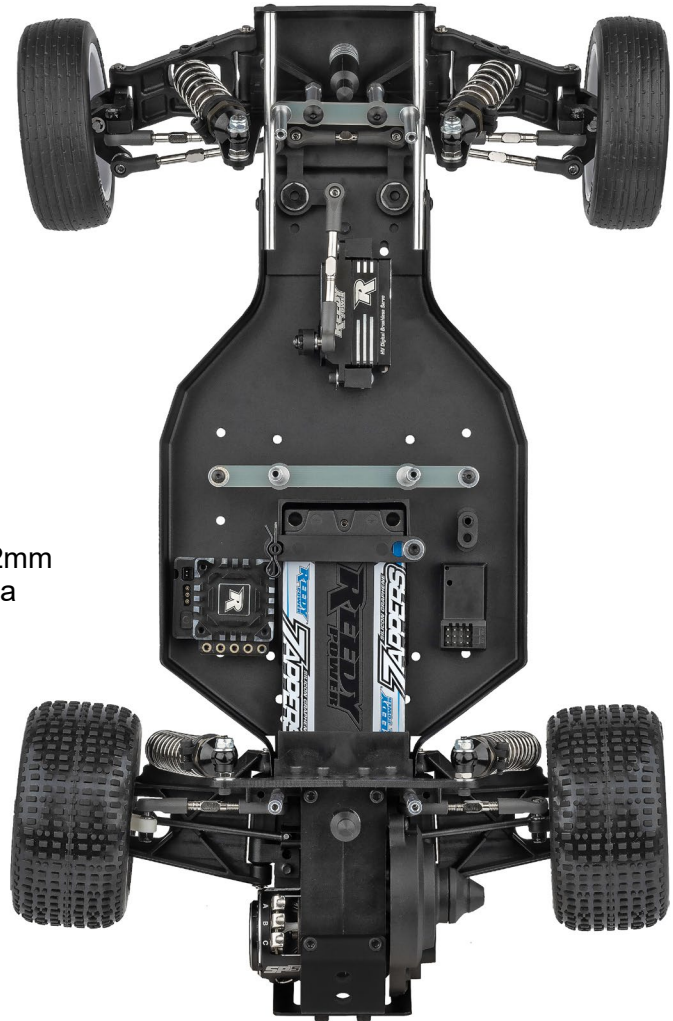

For Immediate Release: June 2026

RC10 Sprint Edition Kit

#6057

1:10 Scale 2WD Electric Off-Road Sprint Car Kit

ELECTRIC ▪ 1:10 SCALE ▪ 2 WHEEL DRIVE ▪ OFF ROAD ▪ KIT

The Icon, Re-Engineered.

The RC10 isn't just a car; it's the foundation of championship racing. Now, Team Associated takes that winning soul to the oval. The all-new RC10 Sprint Car combines classic pedigree with modern, heavy-duty precision, designed to slide sideways and stay pinned to the cushion.

Built for the Big Show.

At its core sits a rugged Black Anodized 6061 Aluminum chassis, nose plate, and motor plates—providing the rigid backbone needed for high-torque oval combat.

We've paired the legendary World's Car bellcrank steering with an all-new Stealth Retro Transmission and the V2 slipper system, ensuring every ounce of power is delivered smoothly to the clay.

Precision in the Dirt.

Dominate the groove with a refined suspension geometry featuring durable long front arms, fiberglass shock towers, and Hard Anodized shock bodies. The all-new Factory Team 12mm hex system—from the steering blocks to the B7 wheels—offers a modern, rock-solid interface for maximum traction.

Aerodynamic Dominance.

Cut through the air and plant the rear with the all-new sprint car wing mounting system and signature clear body.

Whether you're tuning with the multiple rear arm mounts or the included 0° and 1.5° hubs, this machine is fully adjustable and race-ready with heavy-duty metric hardware and full ball bearings throughout. World Champion meets the grit of the oval track. This is the RC10 Sprint Car. Own the Oval.