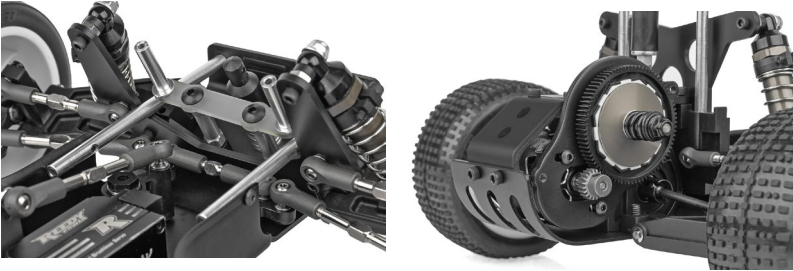

For Immediate Release: June 2026

RC10 Sprint Edition Kit

#6057

1:10 Scale 2WD Electric Off-Road Sprint Car Kit

ELECTRIC ▪ 1:10 SCALE ▪ 2 WHEEL DRIVE ▪ OFF ROAD ▪ KIT

The Icon, Re-Engineered.

The RC10 isn't just a car; it's the foundation of championship racing. Now, Team Associated takes that winning soul to the oval. The all-new RC10 Sprint Car combines classic pedigree with modern, heavy-duty precision, designed to slide sideways and stay pinned to the cushion.

Built for the Big Show.

At its core sits a rugged Black Anodized 6061 Aluminum chassis, nose plate, and motor plates—providing the rigid backbone needed for high-torque oval combat.

We've paired the legendary World's Car bellcrank steering with an all-new Stealth Retro Transmission and the V2 slipper system, ensuring every ounce of power is delivered smoothly to the clay.

Precision in the Dirt.

Dominate the groove with a refined suspension geometry featuring durable long front arms, fiberglass shock towers, and Hard Anodized shock bodies. The all-new Factory Team 12mm hex system—from the steering blocks to the B7 wheels—offers a modern, rock-solid interface for maximum traction.

Aerodynamic Dominance.

Cut through the air and plant the rear with the all-new sprint car wing mounting system and signature clear body.

Whether you're tuning with the multiple rear arm mounts or the included 0° and 1.5° hubs, this machine is fully adjustable and race-ready with heavy-duty metric hardware and full ball bearings throughout. World Champion meets the grit of the oval track. This is the RC10 Sprint Car. Own the Oval.