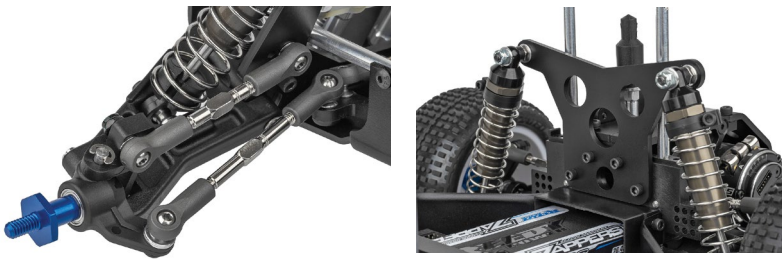

For Immediate Release: June 2026

RC10 Sprint Edition Kit

#6057

1:10 Scale 2WD Electric Off-Road Sprint Car Kit

ELECTRIC ▪ 1:10 SCALE ▪ 2 WHEEL DRIVE ▪ OFF ROAD ▪ KIT

The Icon, Re-Engineered.

The RC10 isn't just a car; it's the foundation of championship racing. Now, Team Associated takes that winning soul to the oval. The all-new RC10 Sprint Car combines classic pedigree with modern, heavy-duty precision, designed to slide sideways and stay pinned to the cushion.

Built for the Big Show.

At its core sits a rugged Black Anodized 6061 Aluminum chassis, nose plate, and motor plates—providing the rigid backbone needed for high-torque oval combat.

We've paired the legendary World's Car bellcrank steering with an all-new Stealth Retro Transmission and the V2 slipper system, ensuring every ounce of power is delivered smoothly to the clay.

Precision in the Dirt.

Dominate the groove with a refined suspension geometry featuring durable long front arms, fiberglass shock towers, and Hard Anodized shock bodies. The all-new Factory Team 12mm hex system—from the steering blocks to the B7 wheels—offers a modern, rock-solid interface for maximum traction.

Aerodynamic Dominance.

Cut through the air and plant the rear with the all-new sprint car wing mounting system and signature clear body.

Whether you're tuning with the multiple rear arm mounts or the included 0° and 1.5° hubs, this machine is fully adjustable and race-ready with heavy-duty metric hardware and full ball bearings throughout. World Champion meets the grit of the oval track. This is the RC10 Sprint Car. Own the Oval.