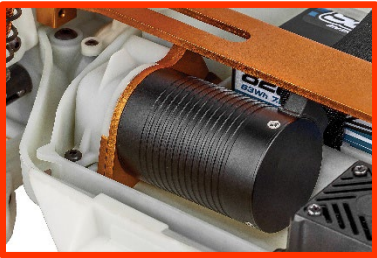

New Gold Aluminum top deck chassis support