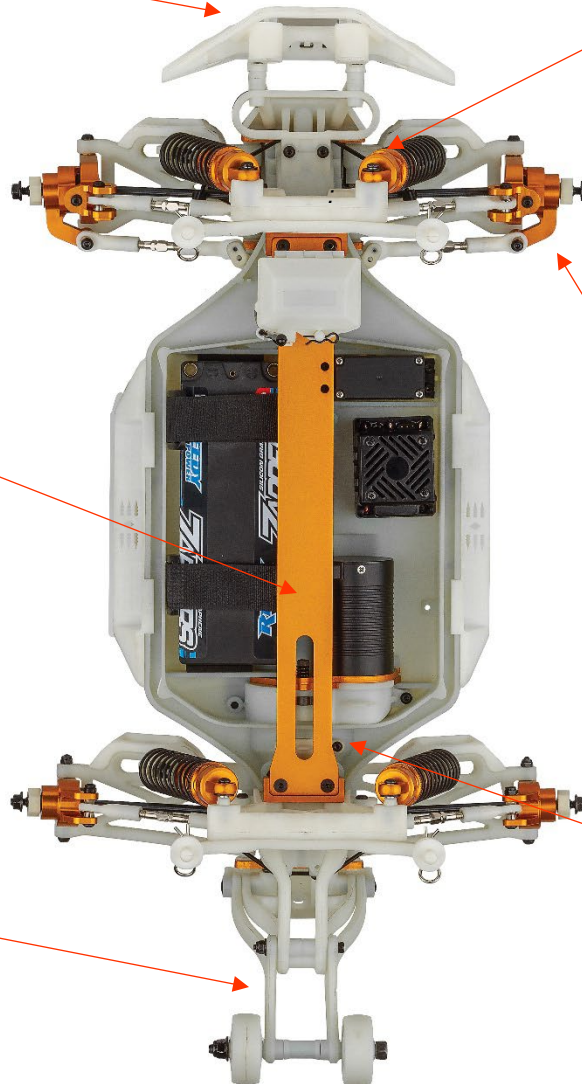

Rugged adjustable wheelie bar

New Gold Aluminum Bottom Chassis support

Due to ongoing R&D, photos may not match the final kit. Vehicle shown on these pages equipped with items NOT included in KIT: Reedy motor, battery, ESC, servo, and receiver not included. Assembly and painting required

## FEATURES

- Clear Body with New Livery Decal Sheet
- CVA Driveshafts front and rear
- All white, dyable plastics
- Gold Anodized Aluminum parts throughout
- New Gold Aluminum Bottom Chassis support
- New Gold Aluminum top deck chassis support
- White Dyable Monster Truck Method Wheels
- CNC Gold Caster Blocks
- CNC Gold Steering Spindles
- Three sealed gear differentials
- 12mm hex wheels inspired by Method Race Wheels
- High-traction all terrain tires
- Four-wheel independent suspension
- Threaded, Aluminum, Gold, oil-filled, coil over shock absorbers
- 4mm heavy-duty adjustable steel turnbuckles
- Steel center drive shaft
- Rugged adjustable wheelie bar
- Durable, impact-absorbing front bumper with LED mounts

## SPECIFICATIONS

|                             |                 |
|-----------------------------|-----------------|
| <b>Power Source:</b>        | Electric        |
| <b>Terrain:</b>             | Off-Road        |
| <b>Body Style:</b>          | Monster Truck   |
| <b>Scale Size:</b>          | 1:10 Scale      |
| <b>Assembly Level:</b>      | Kit             |
| <b>Length:</b>              | 507mm (19.96in) |
| <b>Width:</b>               | 325mm (12.8in)  |
| <b>Wheelbase:</b>           | 285mm (11.22in) |
| <b>Weight:</b>              | 2800g (6.17lbs) |
| <b>Internal Gear Ratio:</b> | 2.85:1          |
| <b>Drive:</b>               | 4WD             |