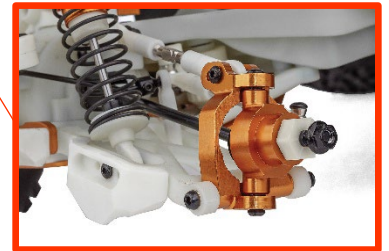

CNC Gold Steering Spindle