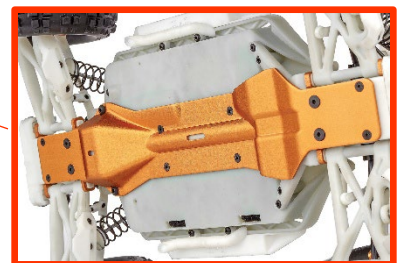

New Gold Aluminum Bottom Chassis support